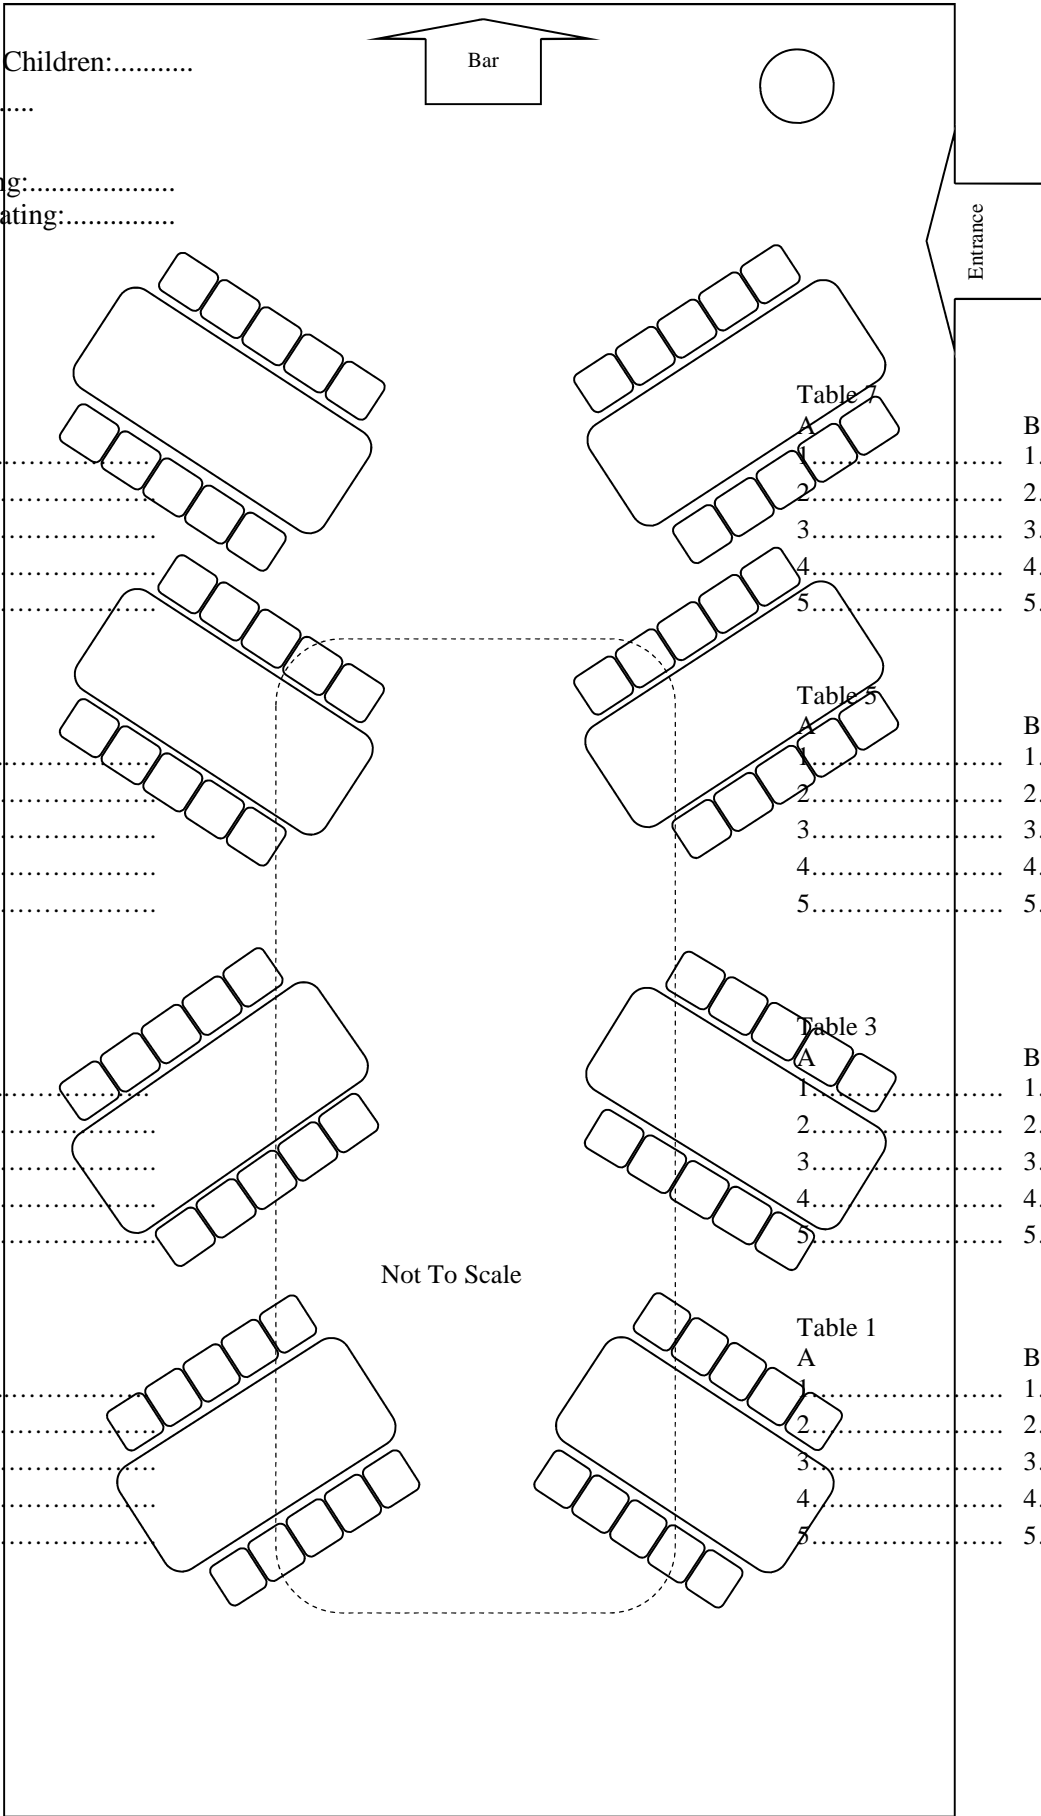

Seating Plan H - Capacity 80 Seated

Total Guests:.....
 Adult Meals: Children:.....
 Vegetarian Meals:.....
 Other Diets:.....
 Children under 10 Eating:.....
 Children / Babies not Eating:.....

Table 8
 A B
 1..... 1.....
 2..... 2.....
 3..... 3.....
 4..... 4.....
 5..... 5.....

Table 6
 A B
 1..... 1.....
 2..... 2.....
 3..... 3.....
 4..... 4.....
 5..... 5.....

Table 4
 A B
 1..... 1.....
 2..... 2.....
 3..... 3.....
 4..... 4.....
 5..... 5.....

Table 2
 A B
 1..... 1.....
 2..... 2.....
 3..... 3.....
 4..... 4.....
 5..... 5.....

Not To Scale

Entrance

Entrance