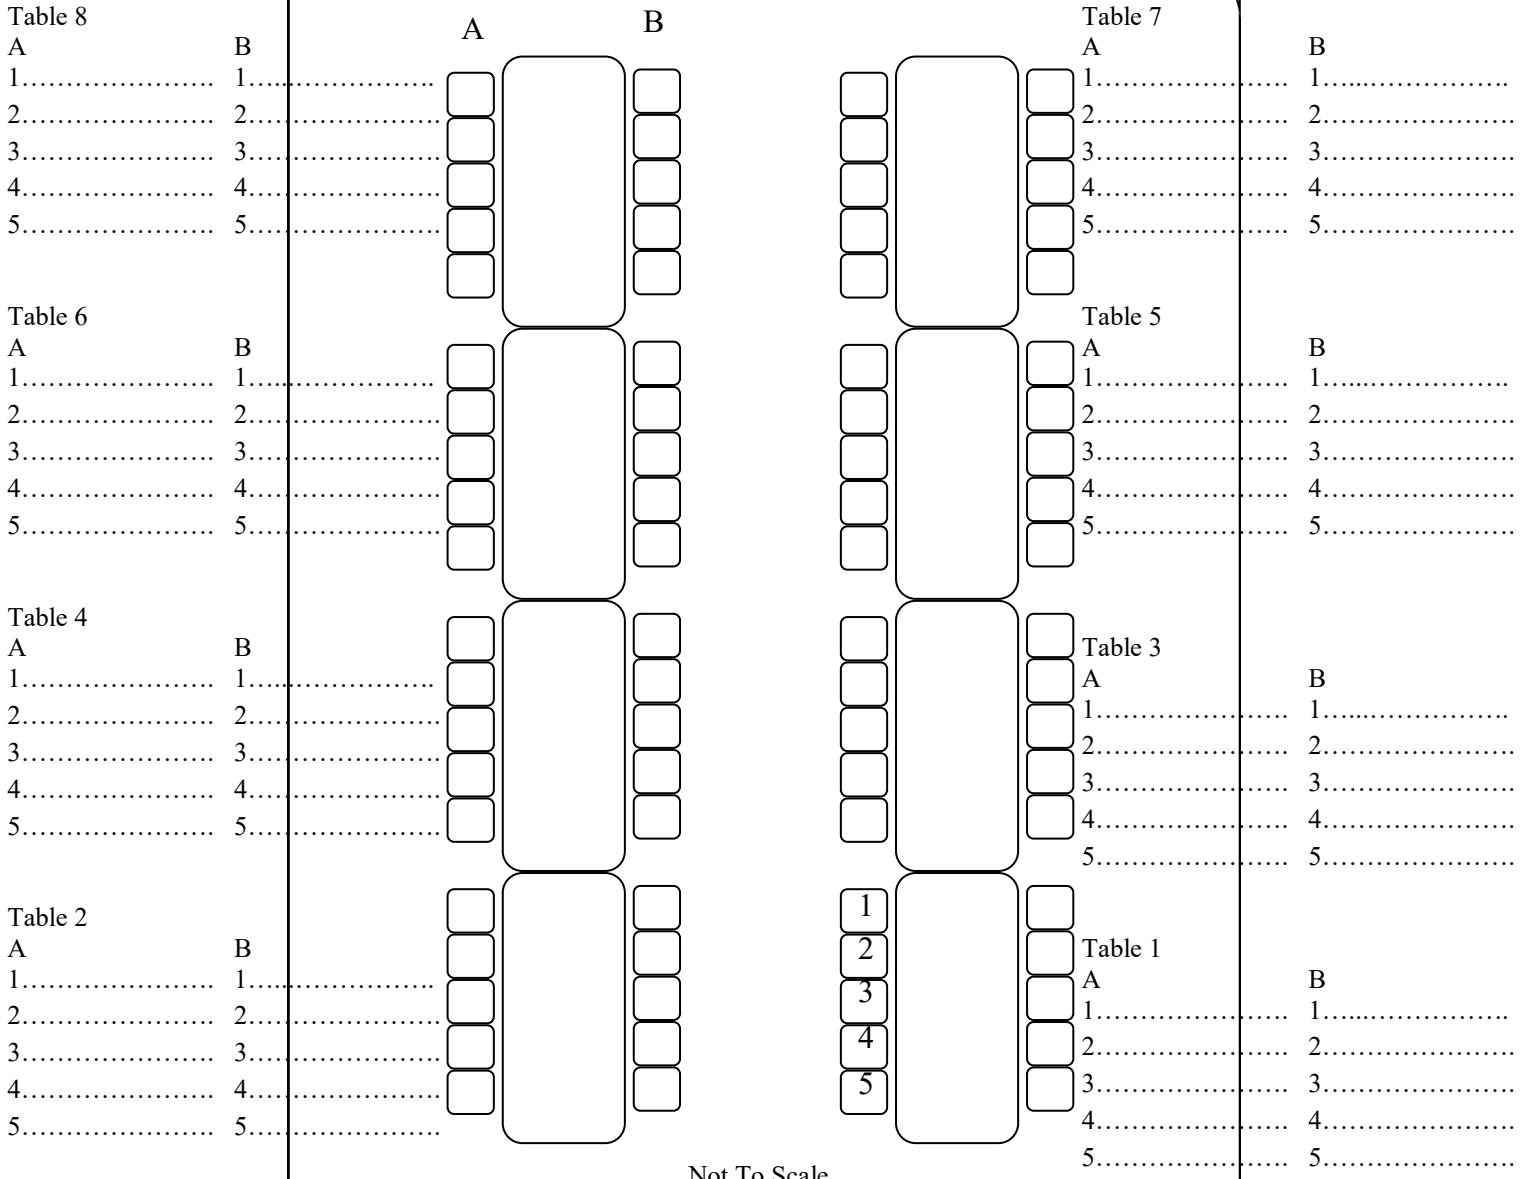

Seating Plan C3 - Capacity 80+ seated

Total Adults:..... Children:.....
 Adult Meals:
 Vegetarian Meals:.....
 Other Diets:.....
 Children under 10 Eating:.....
 Children / Babies not Eating:.....
 Under 16s/Adults for Soft Drinks:.....

Not To Scale

1..... 2..... 3..... B..... G..... 6..... 7..... 8.....