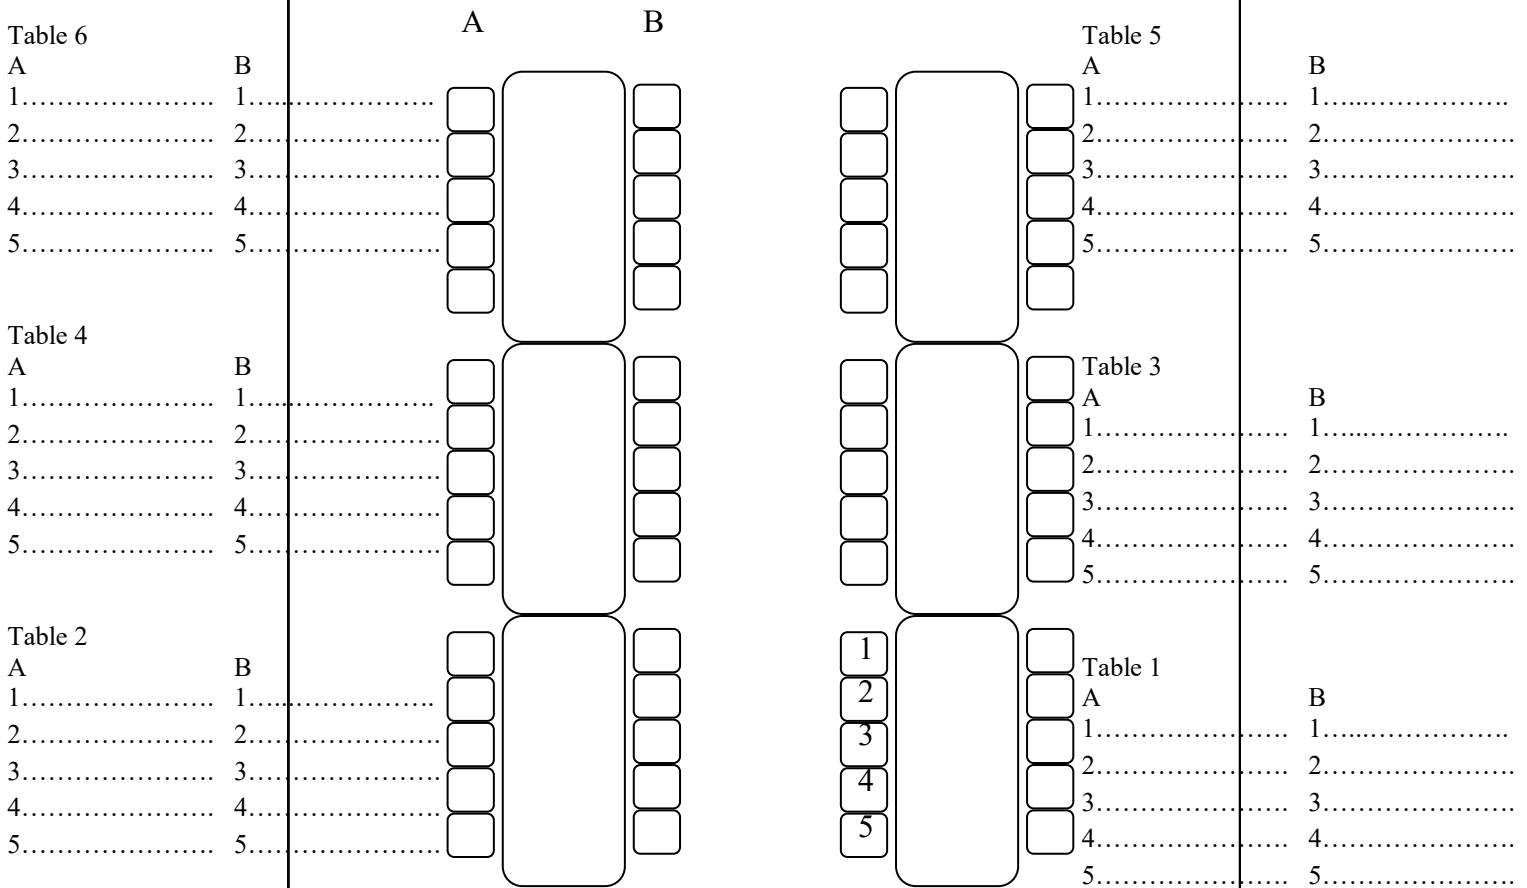

Seating Plan C2 - Capacity 60+ seated

Total Adults:..... Children:.....
 Adult Meals:
 Vegetarian Meals:.....
 Other Diets:.....
 Children under 10 Eating:.....
 Children / Babies not Eating:.....
 Under 16s/Adults for Soft Drinks:.....

1..... 2..... 3..... B..... G..... 6..... 7..... 8.....