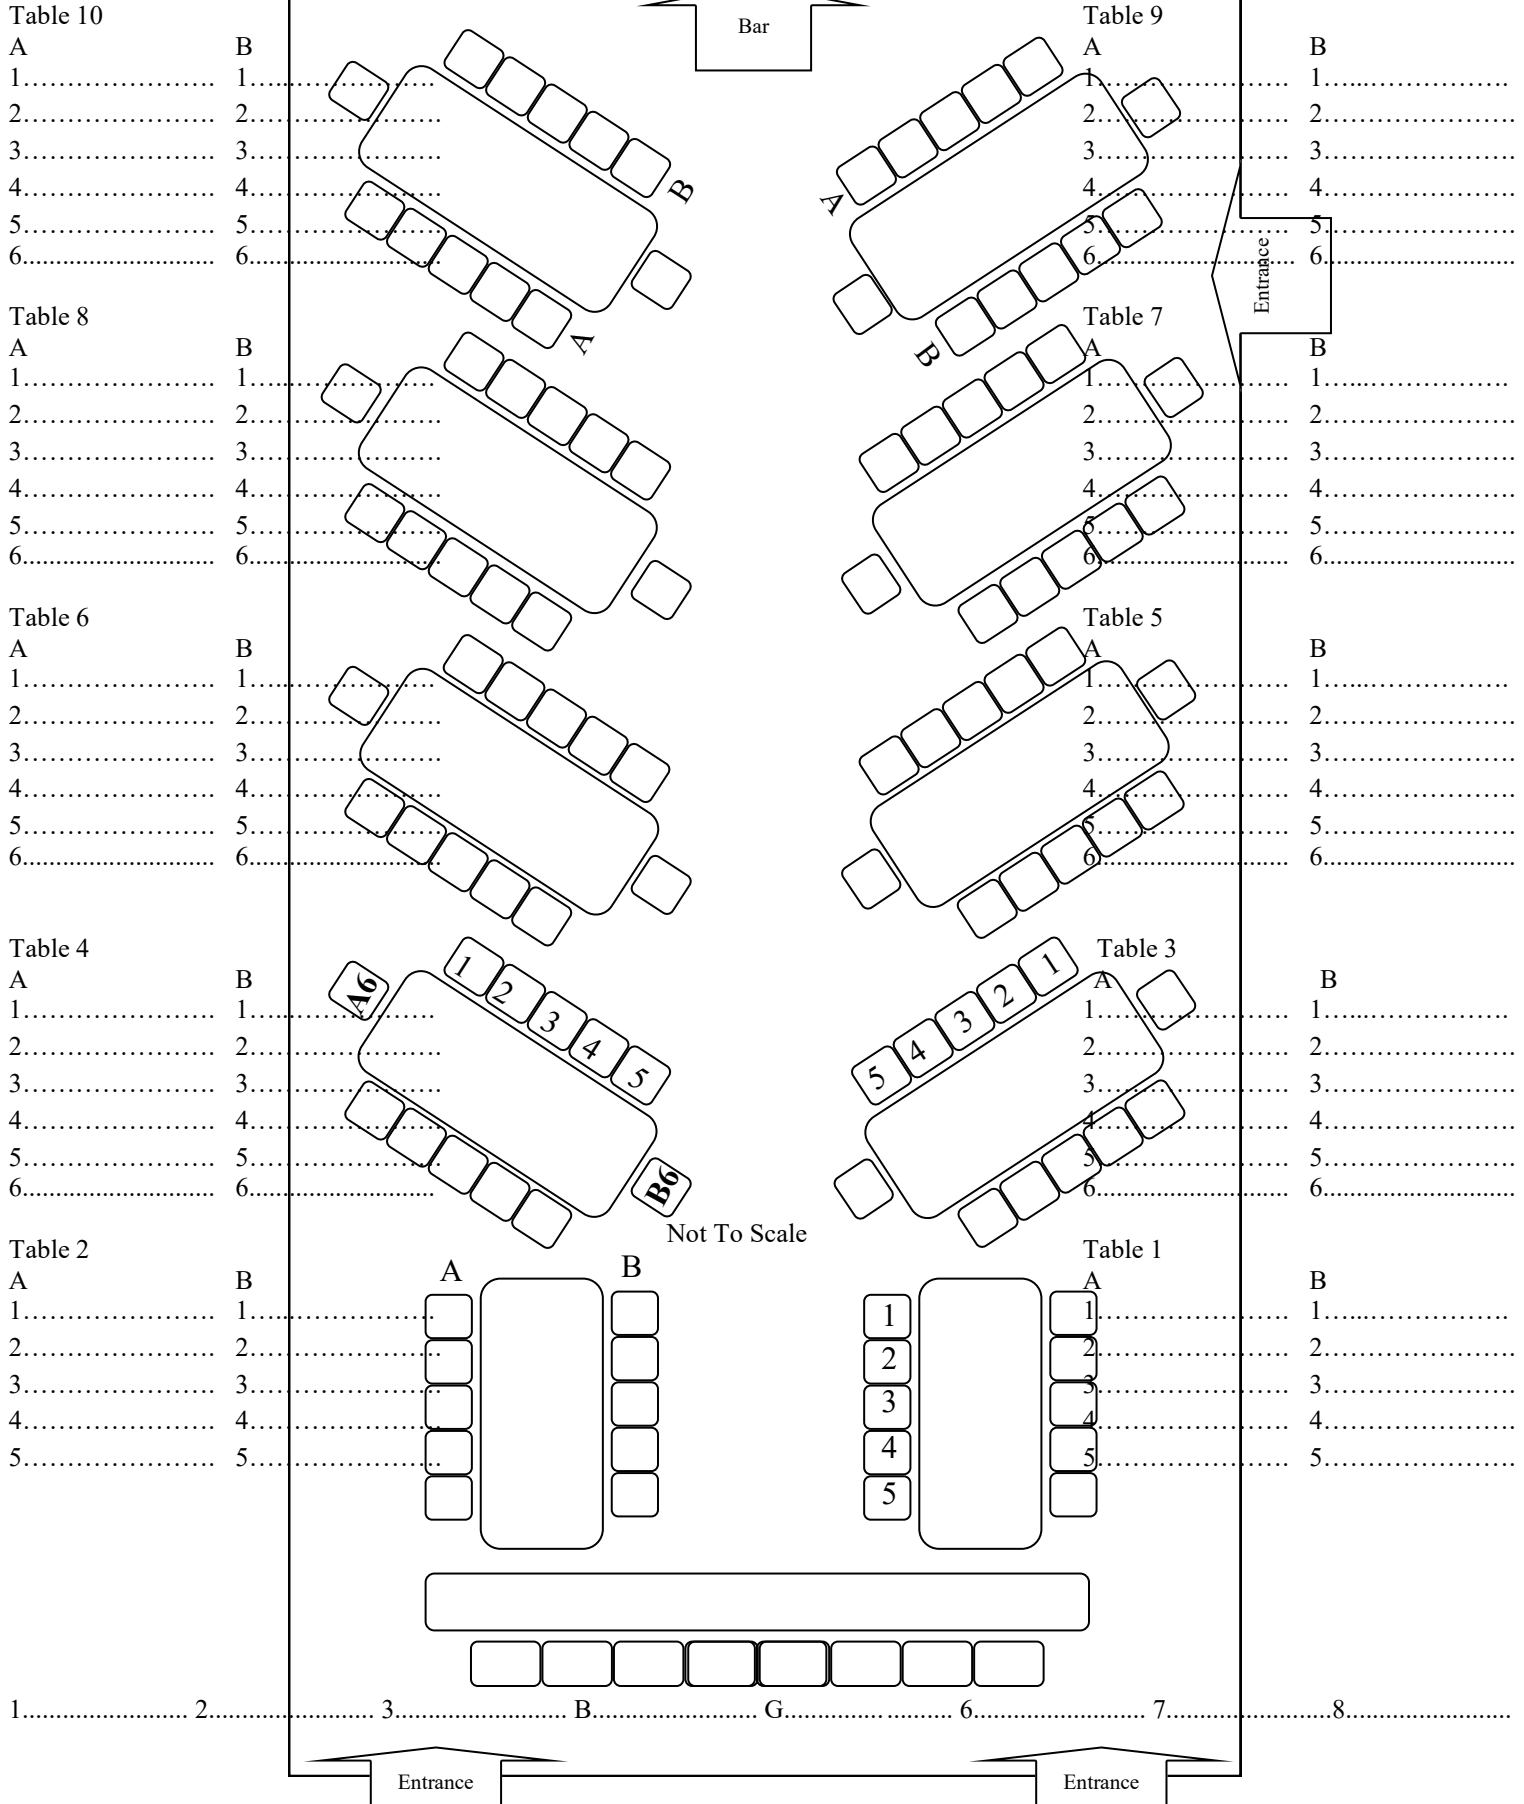

Seating Plan A4b - Capacity 100 - 120 max seated

Total Adults:..... Total Children:.....
 Adult Meals: Vegetarian Meals:..... Other Diets:..... Children under 10 Eating:.....
 Children / Babies not Eating:..... Under 16s/Adults for Soft Drinks:.....