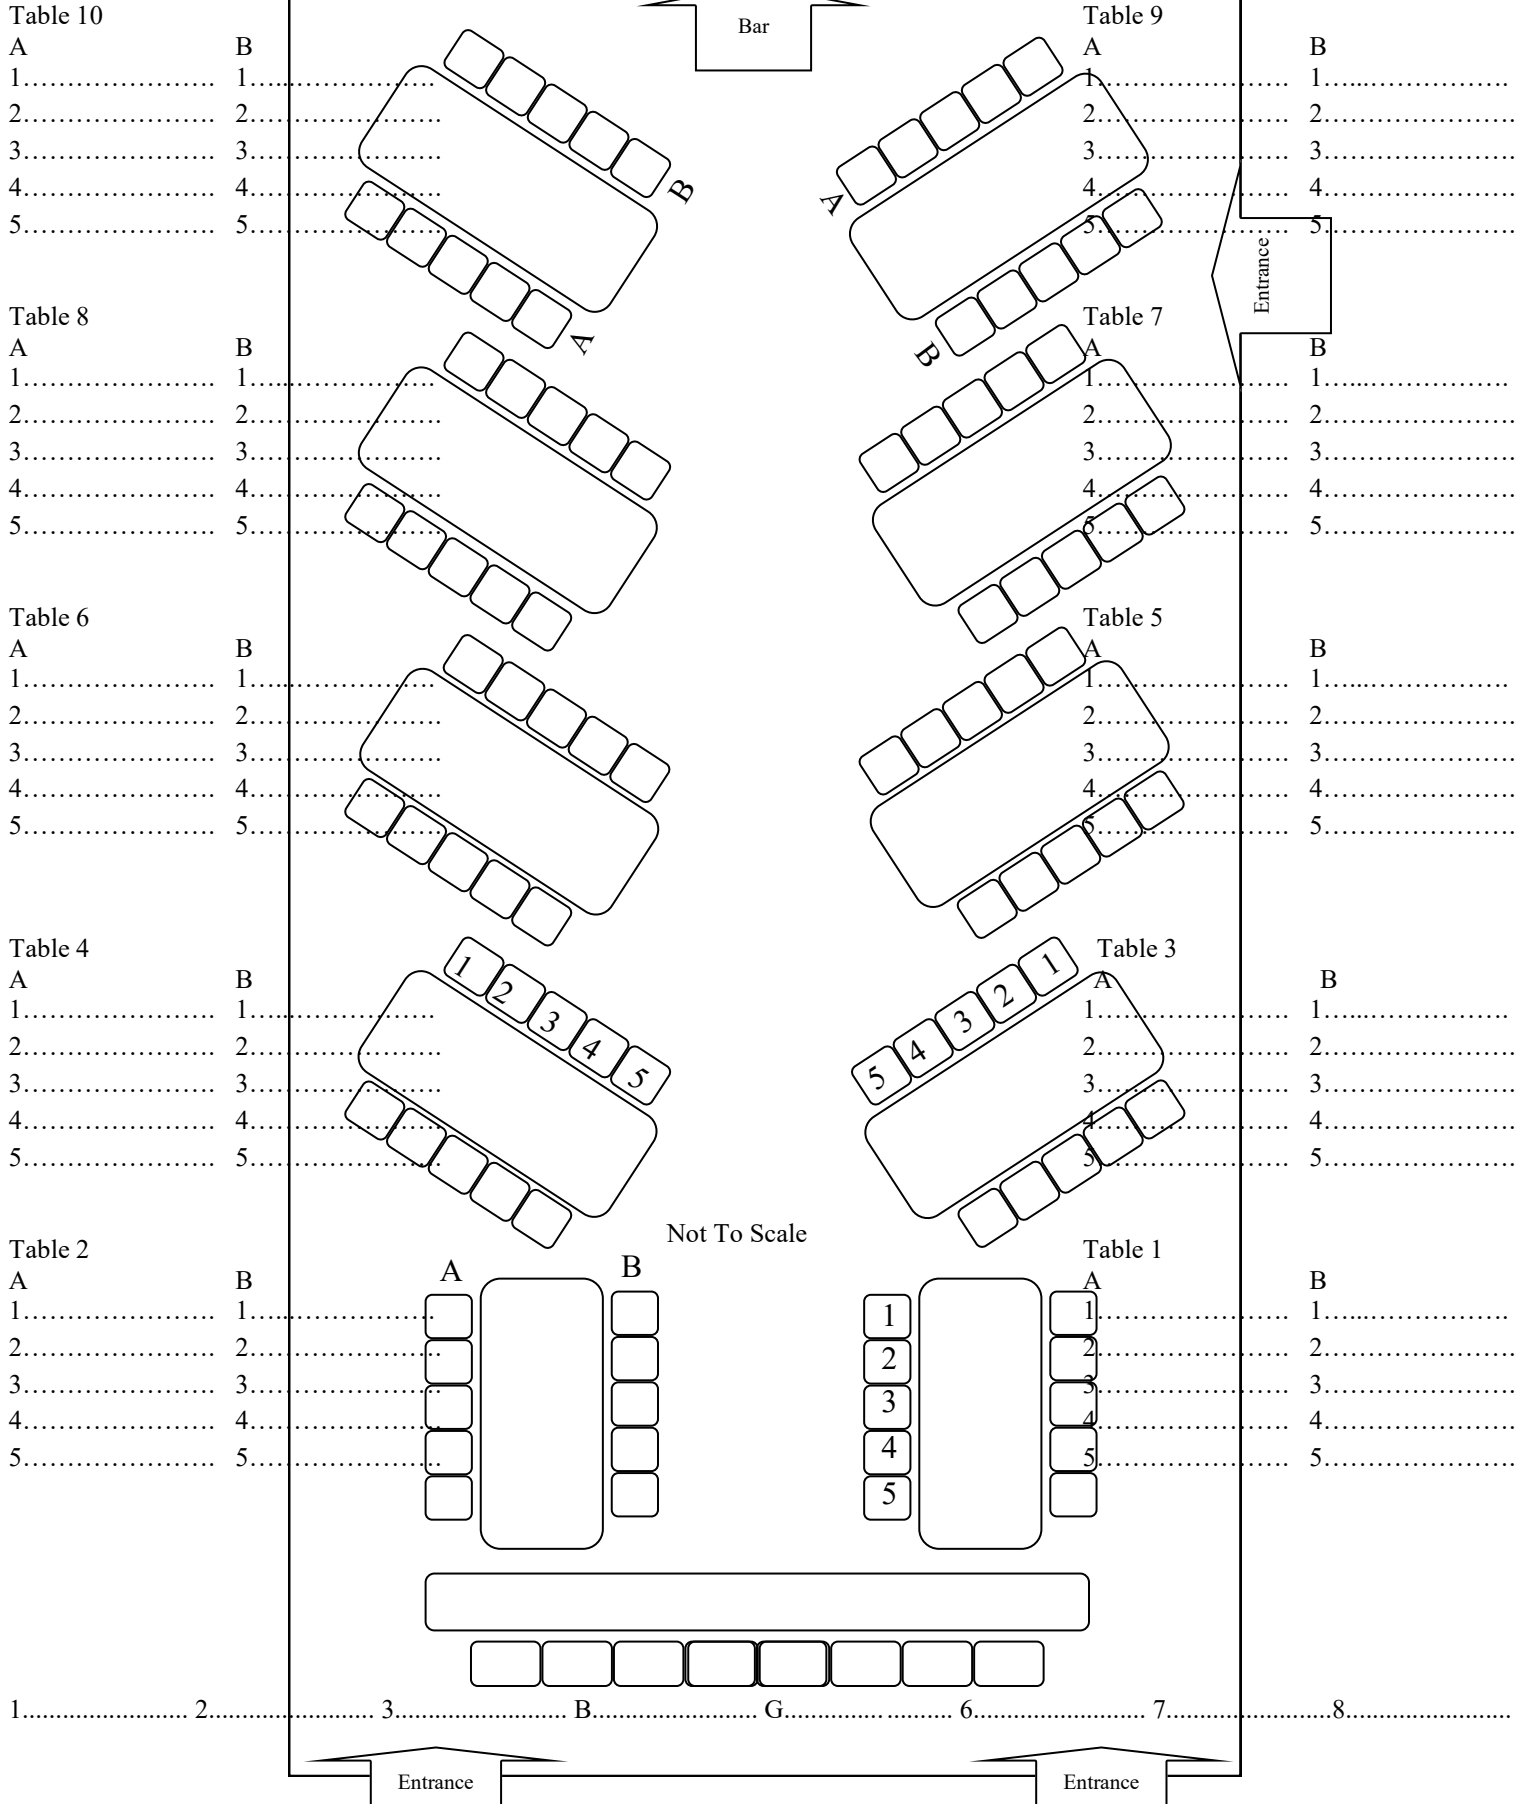

Seating Plan A4 - Capacity 100 - 120 seated

Total Adults:..... Total Children:.....
 Adult Meals: Vegetarian Meals:..... Other Diets:..... Children under 10 Eating:.....
 Children / Babies not Eating:..... Under 16s/Adults for Soft Drinks:.....